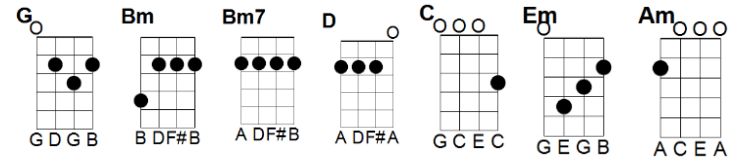

A Summer Song - Chad & Jeremy

INTRO: [G] [Bm] [C] [D]

[G] Trees [Bm] [C] [D] swaying in the [G] summer [Bm] breeze. [C]

[D] Showing off their [G] silver [Bm] leaves, [C] as [D] we walked [G] by. [Bm] [C] [D]

[C] [D] gazing at the [G] distant [Bm] lights [C] in the [D] starry [G] sky. [Bm] [C] [G]

BRIDGE:

[C] They say that [D] all good things must [G] end, some [Em] day,

[C] Autumn [D] leaves must [Em] fall.

But [G] don't you know, that it [Bm] hurts me so, to [Em] say goodbye to

[Bm] you-[Am] ooo,[Em] Wish you didn't have to [D] go,

[Em] No, no, no, [D] no...

And when the [G] rain [Bm] [C] [D] beats against my [G] window [Bm] pane [C]

I'll [D] think of summer [G] days [Bm] again [C] and [D] dream of [G] you [Bm] [C] [G]

Repeat BRIDGE

And when the [G] rain [Bm] [C] [D] beats against my [G] window [Bm] pane [C]

I'll [D] think of summer [G] days [Bm] again [C] and [D] dream of [G] you [Bm] [C]

and [D] dream of [G] you [Bm] [C] [D] [G]